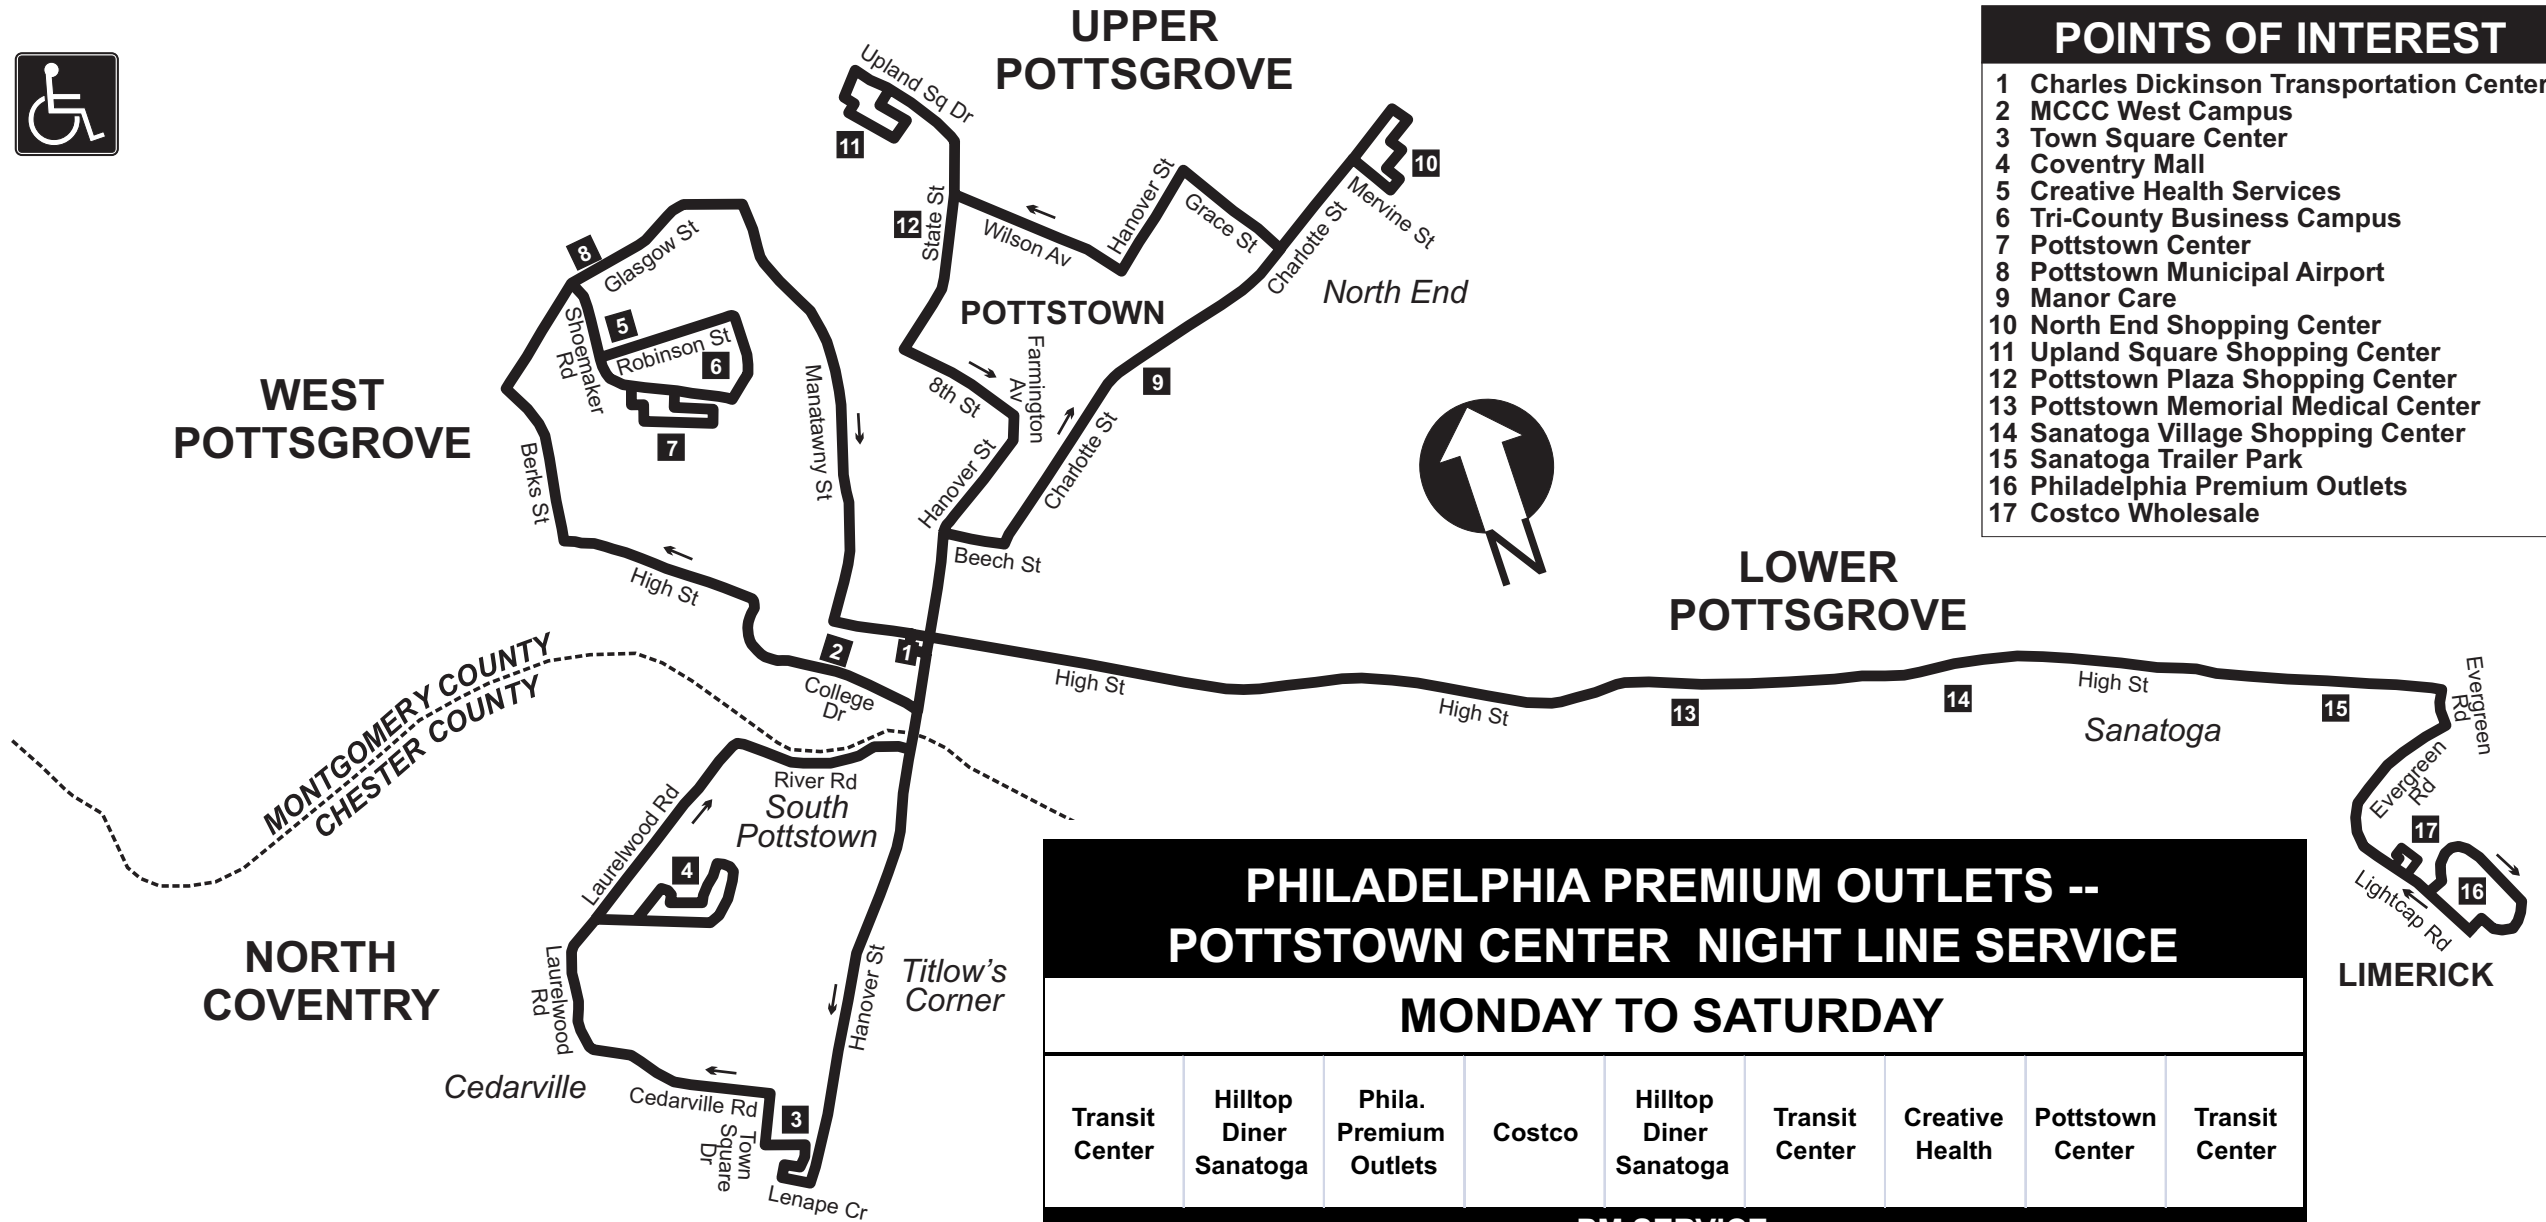

Transfers can be made between PART and SEPTA Route 93 at High & Hanover or the Sanatoga Firehouse.

BOARDING TIPS

Once your travel route is known, go to any designated PART bus stop. Arrive at least five minutes before the bus is scheduled to leave.

Each PART bus displays the destination route above the windshield. Observe the destination sign carefully since the route begins or ends at many points. Make sure that you are boarding the correct bus.

As a courtesy to other riders, please have fare ready when boarding the bus.

902 Farmington Avenue
Pottstown, PA 19464

POINTS OF INTEREST

- 1 Charles Dickinson Transportation Center
- 2 MCCC West Campus
- 3 Town Square Center
- 4 Coventry Mall
- 5 Creative Health Services
- 6 Tri-County Business Campus
- 7 Pottstown Center
- 8 Pottstown Municipal Airport
- 9 Manor Care
- 10 North End Shopping Center
- 11 Upland Square Shopping Center
- 12 Pottstown Plaza Shopping Center
- 13 Pottstown Memorial Medical Center
- 14 Sanatoga Village Shopping Center
- 15 Sanatoga Trailer Park
- 16 Philadelphia Premium Outlets
- 17 Costco Wholesale

PHILADELPHIA PREMIUM OUTLETS -- POTTSTOWN CENTER NIGHT LINE SERVICE

MONDAY TO SATURDAY

Transit Center	Hilltop Diner Sanatoga	Phila. Premium Outlets	Costco	Hilltop Diner Sanatoga	Transit Center	Creative Health	Pottstown Center	Transit Center
PM SERVICE								
5:15	5:30	5:35	5:38	5:42	5:55	6:00	6:03	6:10
6:15	6:30	6:35	6:38	6:42	6:55	7:00	7:03	7:10
7:15	7:30	7:35	7:38	7:42	7:55	8:00	8:03	8:10
8:15	8:30	8:35	8:38	8:42	8:55	9:00	9:03	9:10
9:15	9:30	9:35	9:38	9:42	9:55			